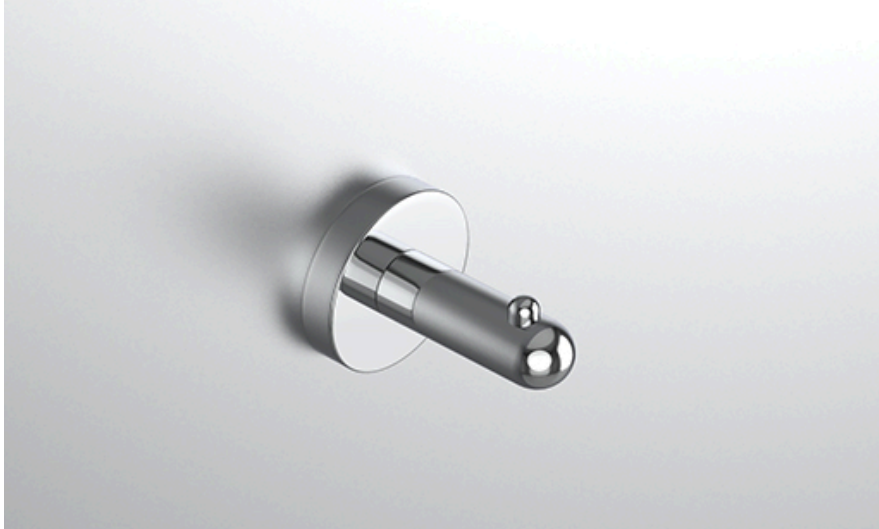

neelnox

LET
THERE
BE **DESIGN.**

FEATURES

- Premium 304 Grade Stainless Steel
- Solid Mount Construction
- Concealed Installation Hardware
- State of the art wall anchors included for installation on Dry wall or Tile.

COLLECTION AIRE

ROBE HOOK

Model	Product	Finishes Available
AIR-RHS1	Robe Hook	Multiple finishes available. Over 23 finishes to choose from.

FINISHES			
	Polished (-P)	Antique Copper (-ACOP)	Polished Gold (-PGLD)
	Brushed (-B)	Polished Brass (-PBRS)	Brushed Copper (-BCOP)
	Brushed Gold (-BGLD)	Matte White (-WHT)	Brushed Rose Gold (-BRGD)
	Matte Black (-BLK)	Brushed Modern Bronze (-BMBRZ)	Brushed Black (-BRBLK)
	Oil Rubbed Bronze (-ORB)	Glossy White (-GWHT)	Polished Black (-PBLK)
	Brushed Brass (-BBRS)	Polished Rose Gold (-PRGD)	Antique Nickel (-ANKL)
	Brushed Bronze (-BBRZ)	Unlacquered Brass (-UBRS)	Black Nickel (-NKBL)
	Antique Brass (-ABRS)	Polished Nickel (-PNKL)	

Dimensions in inches

FRONT

TOP

SIDE

NOTE: Dimensions subject to change without notice.